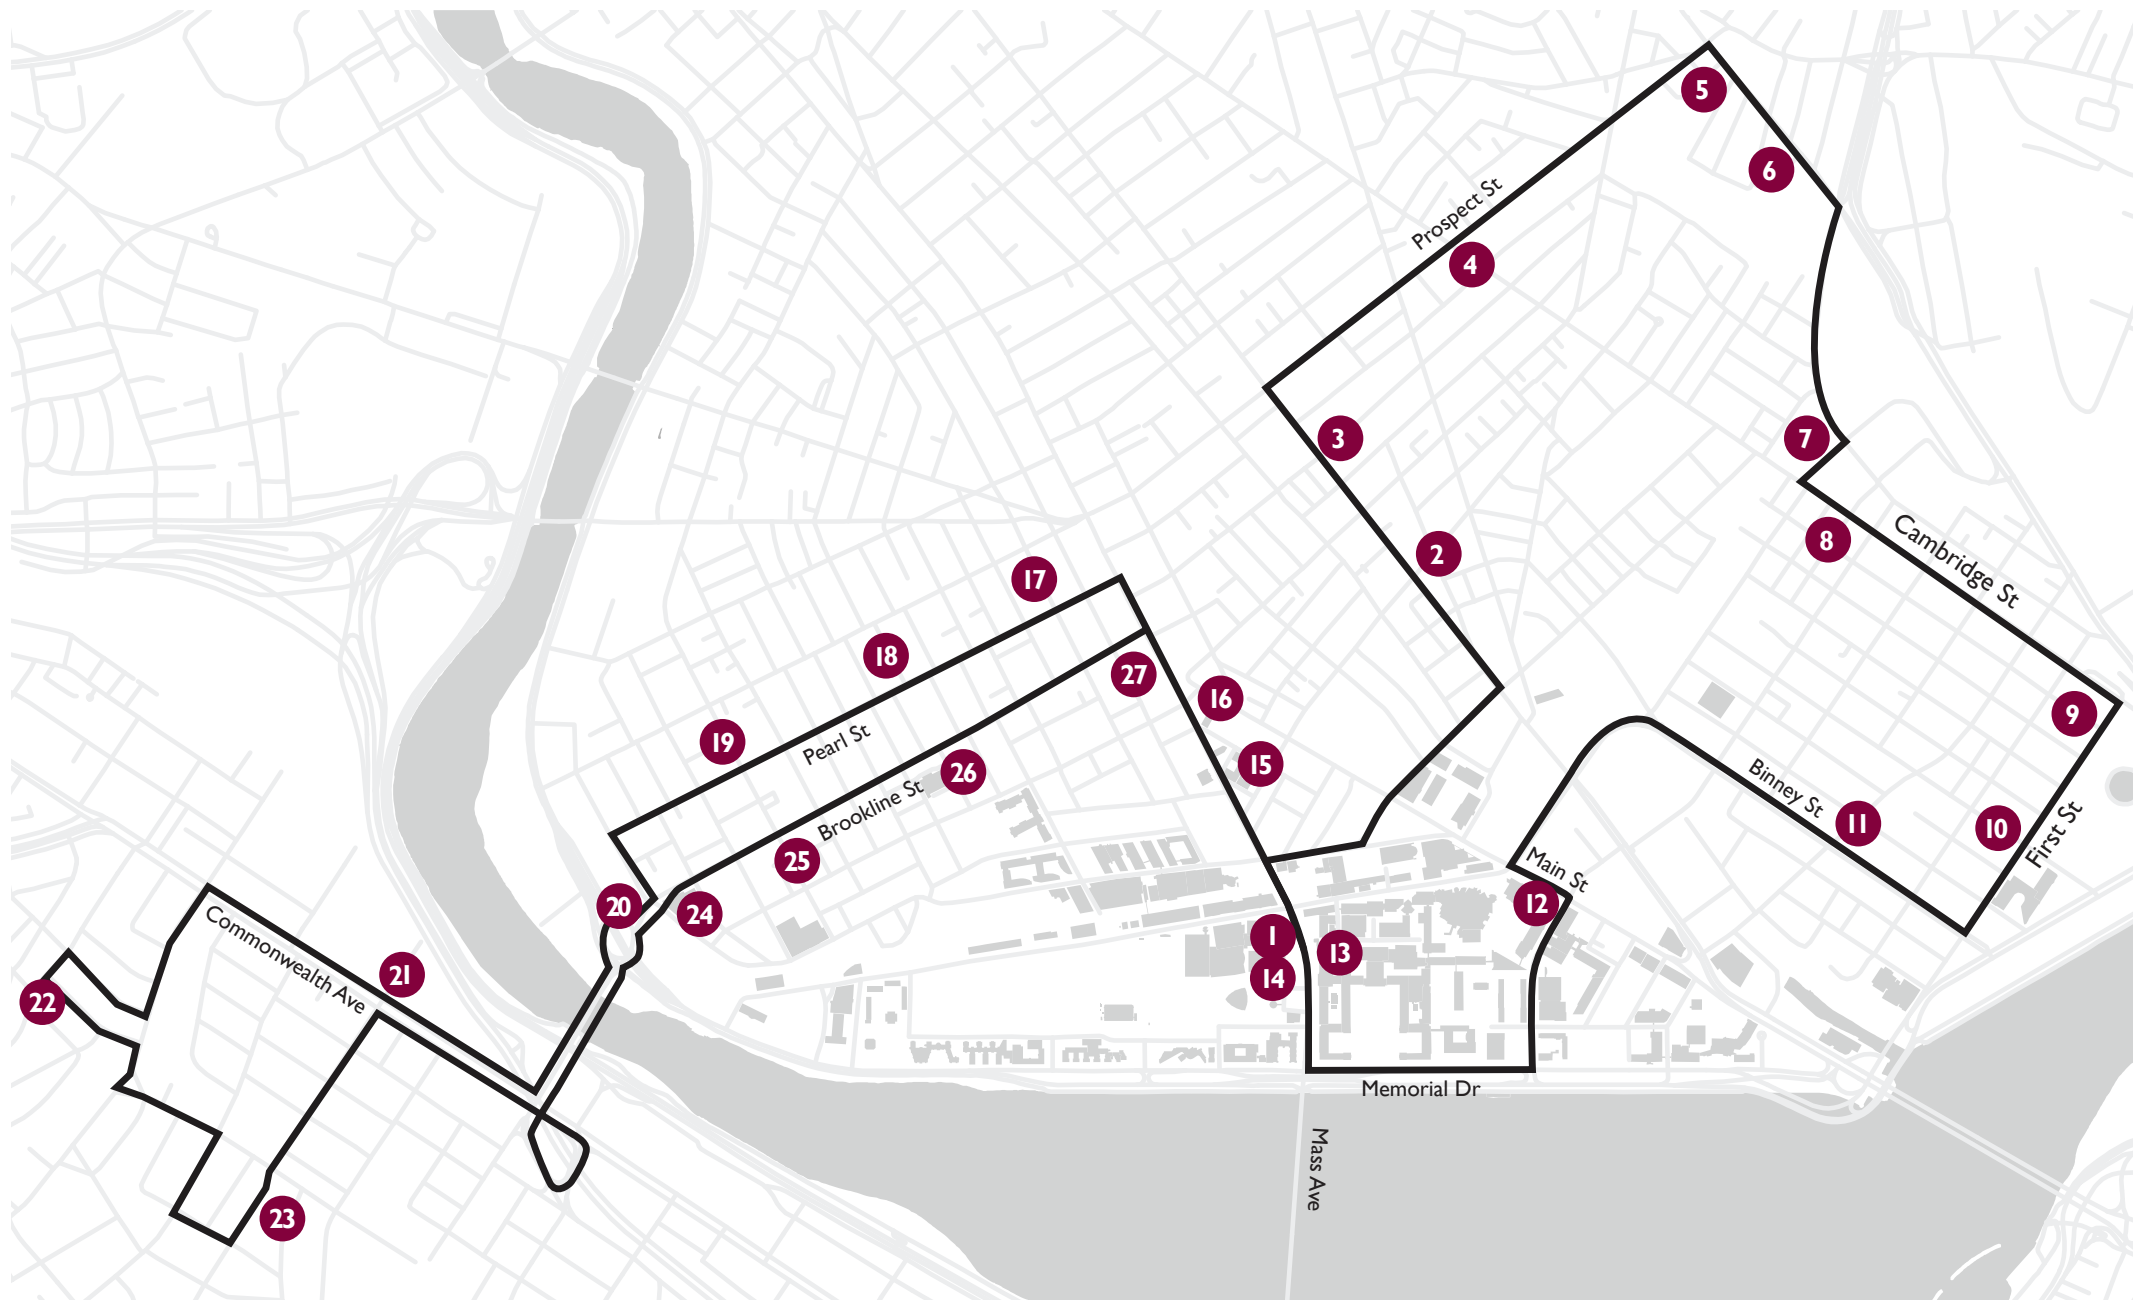

SafeRide Shuttle (Summer/Holiday) Schedule

Somerville and Brookline

All times are approximate.
For realtime info, please use mobile web services.

passiogo.com

m.mit.edu

Stop Number	Stop Name	6:05 PM	7:00 PM	10:05 PM	11:00 PM
1	84 Mass Ave				
2	Broadway / Windsor St				
3	Broadway / Norfolk St				
4	Prospect St / Cambridge St				
5	Prospect St / Somerville Ave				
6	Somerville Ave / Shopping Plaza				
7	Lambert St / Medford St				
8	Cambridge St / Sixth St				
9	First St / Otis St				
10	First St / Charles St				
11	Binney St / Third St				
12	Ames St / Main St				
13	77 Mass Ave				
14	84 Mass Ave				
15	MIT Museum				
16	351 Mass Ave				
17	Pearl St / Franklin St				
18	Pearl St / Lawrence St				
19	Pearl St / Allston St				
20	Granite St / Brookline Ave				
21	St Paul MBTA Station				
22	58 Manchester St				
23	259 St Paul St				
24	350 Brookline St				
25	Brookline St / Putnam Ave				
26	Brookline St / Tudor St				
27	Brookline St / Green St				

EVERY HOUR