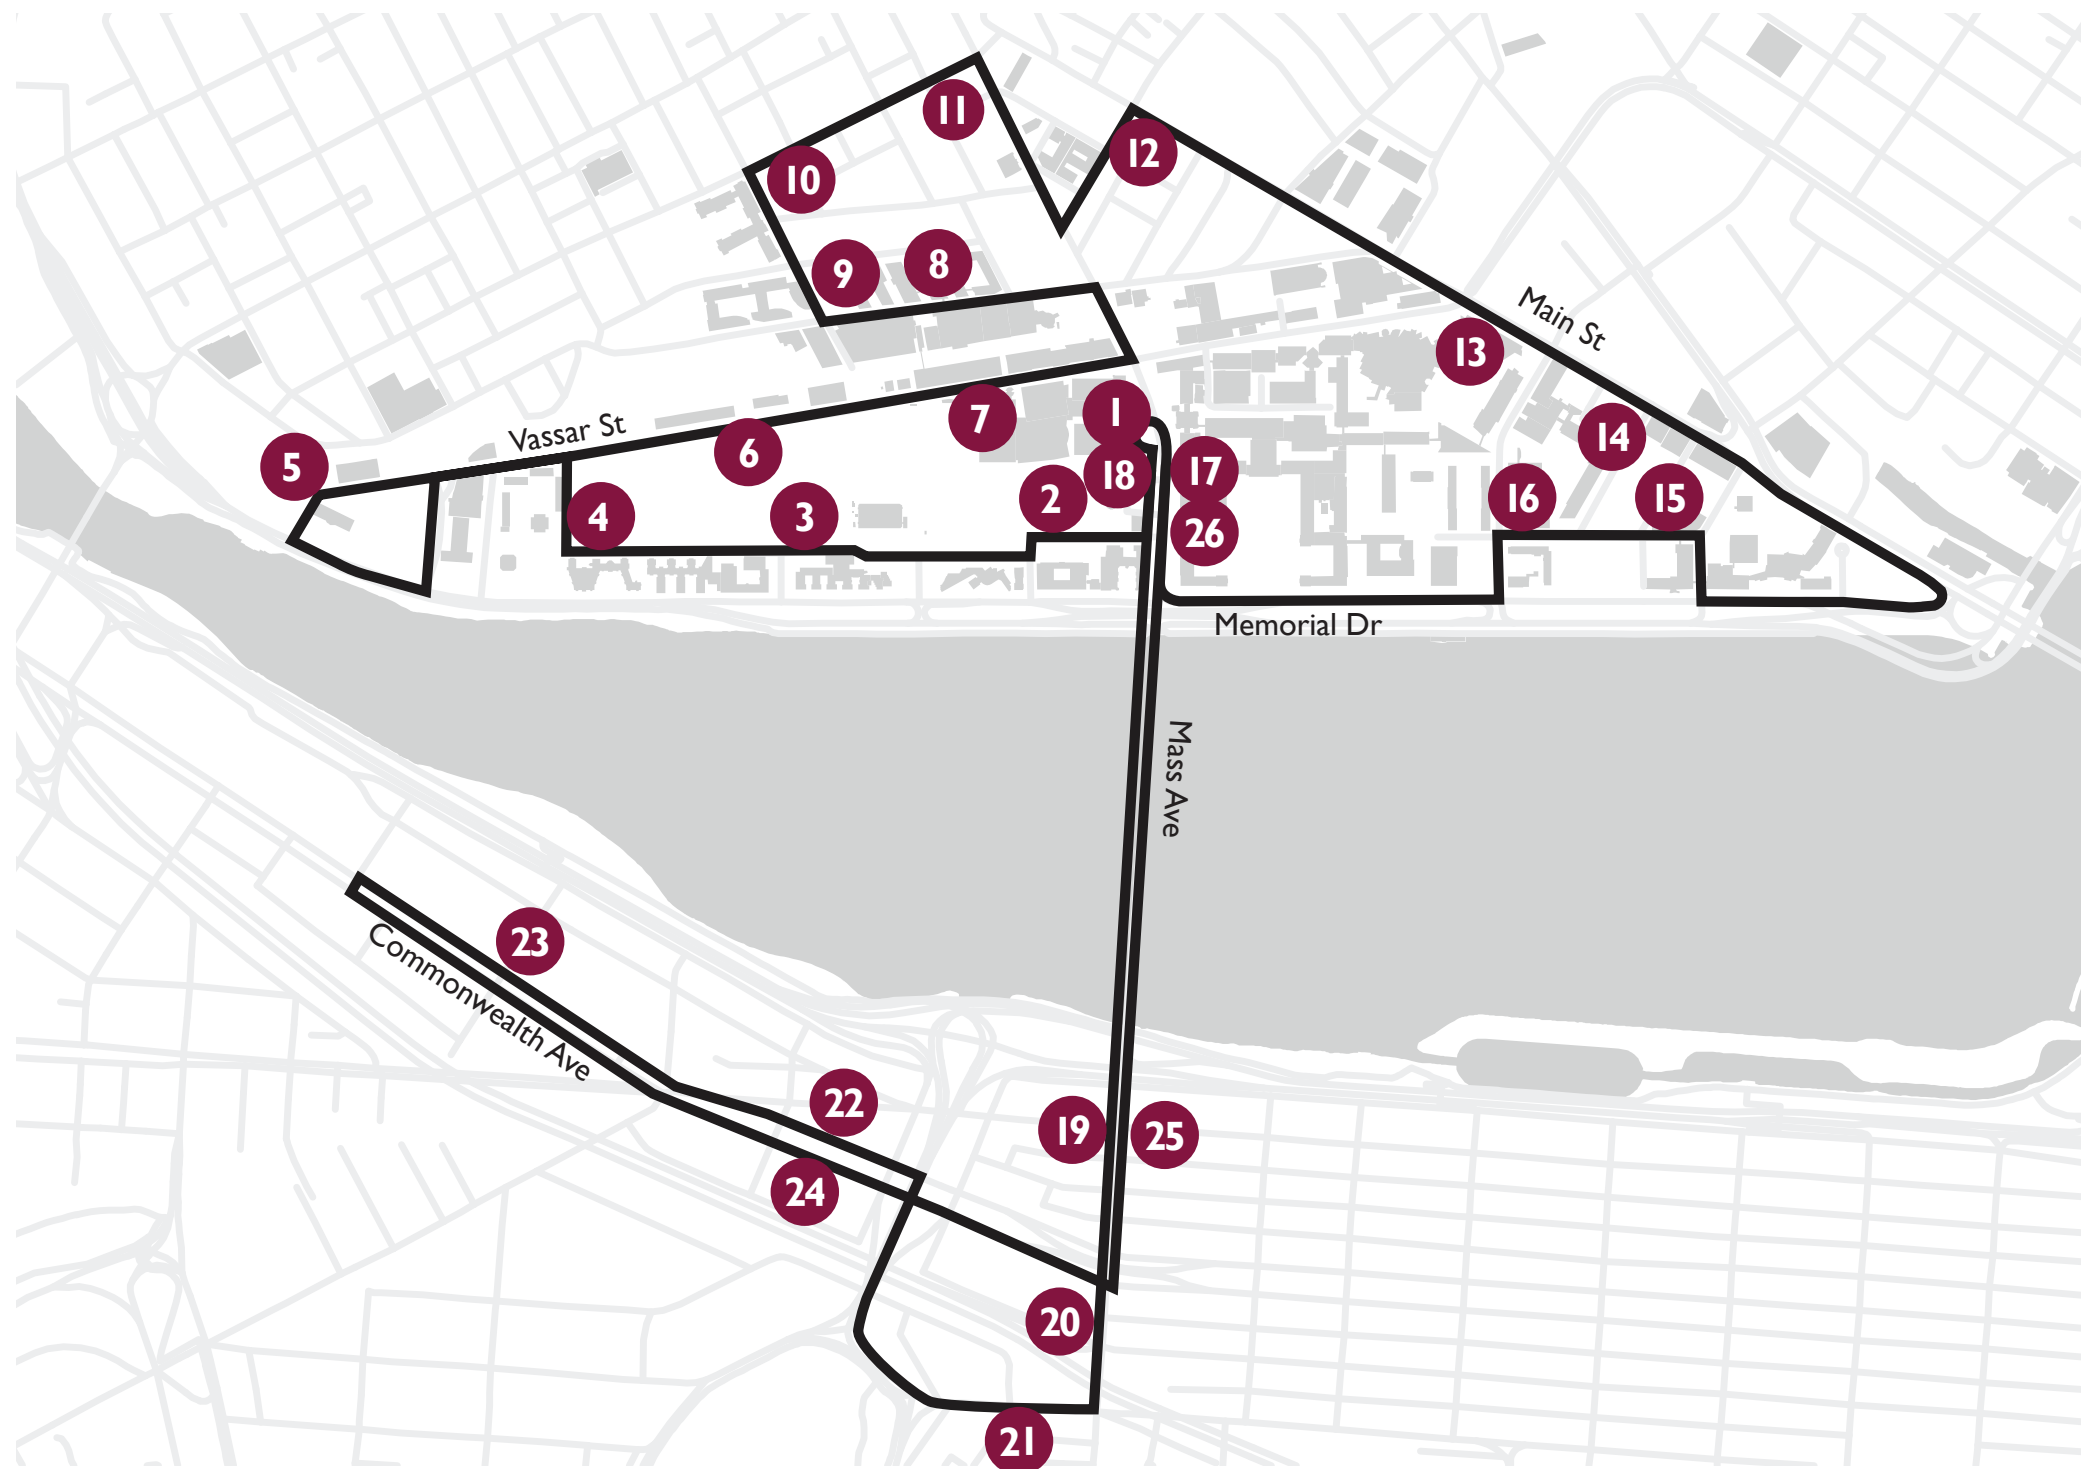

SafeRide Shuttle (Summer/Holiday) Schedule

Campus and Boston

All times are approximate.
For realtime info, please use mobile web services.

passiogo.com
m.mit.edu

	6:00 PM	EVERY HOUR	10:00 PM
1	84 Mass Ave		
2	Amherst St @ Kresge (W16)		
3	Burton Connor (W51)		
4	Tang/Westgate (W84/W85)		
5	600 Memorial Dr (W98)		
6	Simmons Hall (W79)		
7	Zesiger Center (W35)		
8	Edgerton House (NW10)		
9	Albany St / Pacific St		
10	70 Pacific St (NW86)		
11	Mass Ave / Sidney St		
12	Main St / Windsor St		
13	Main St @ Koch Institute (76)		
14	Kendall Sq MBTA Station		
15	Amherst St / Wadsworth St		
16	Media Lab (E14)		
17	77 Mass Ave		
18	84 Mass Ave		
19	Mass Ave / Beacon St		
20	Mass Ave / Newbury St		
21	Boylston St / Charlesgate East*		
22	487 Commonwealth Ave		
23	Silber Way		
24	478 Commonwealth Ave		
25	Mass Ave / Beacon St		
26	77 Mass Ave	7:00 PM	11:00 PM

*Boylston St/Charlesgate East - Request Stop/Drop off only