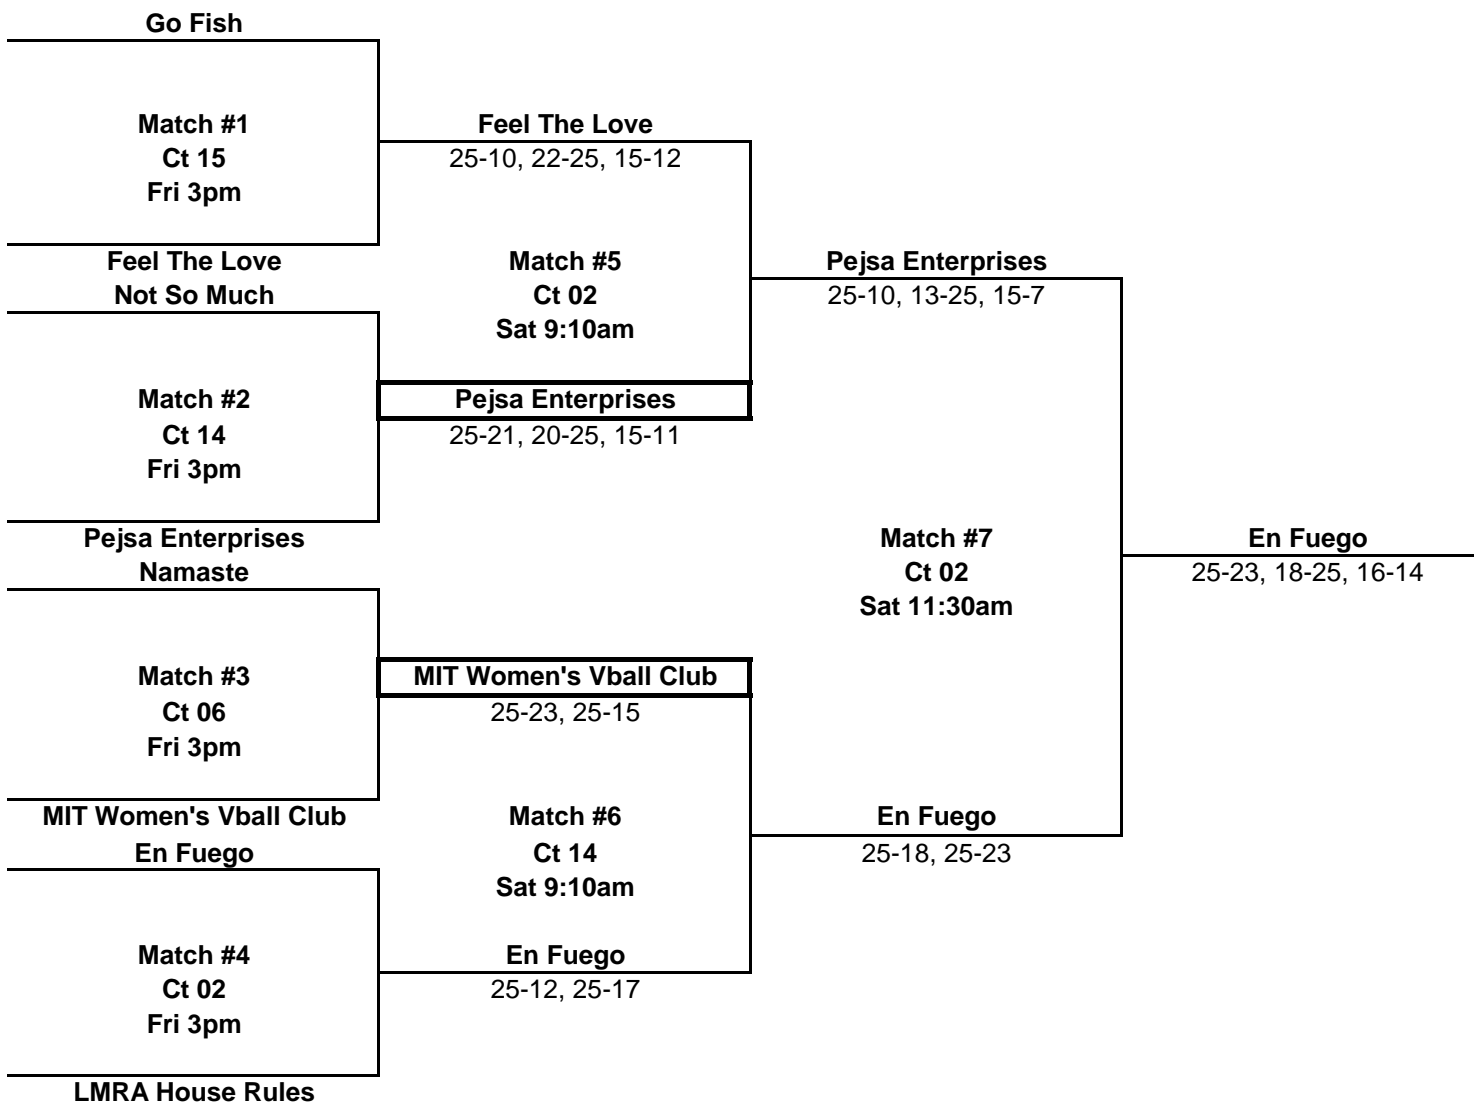

2006 USA Open Volleyball Championships

Womens BB

Bronze Bracket

	Boxed teams must ref the match before theirs
Pejsa Enterprises	Must ref Ct 2 Sat 8am
MIT Women's Vball Club	Must ref Ct 14 Sat 8am

Losers of each match must ref the next match on their court.