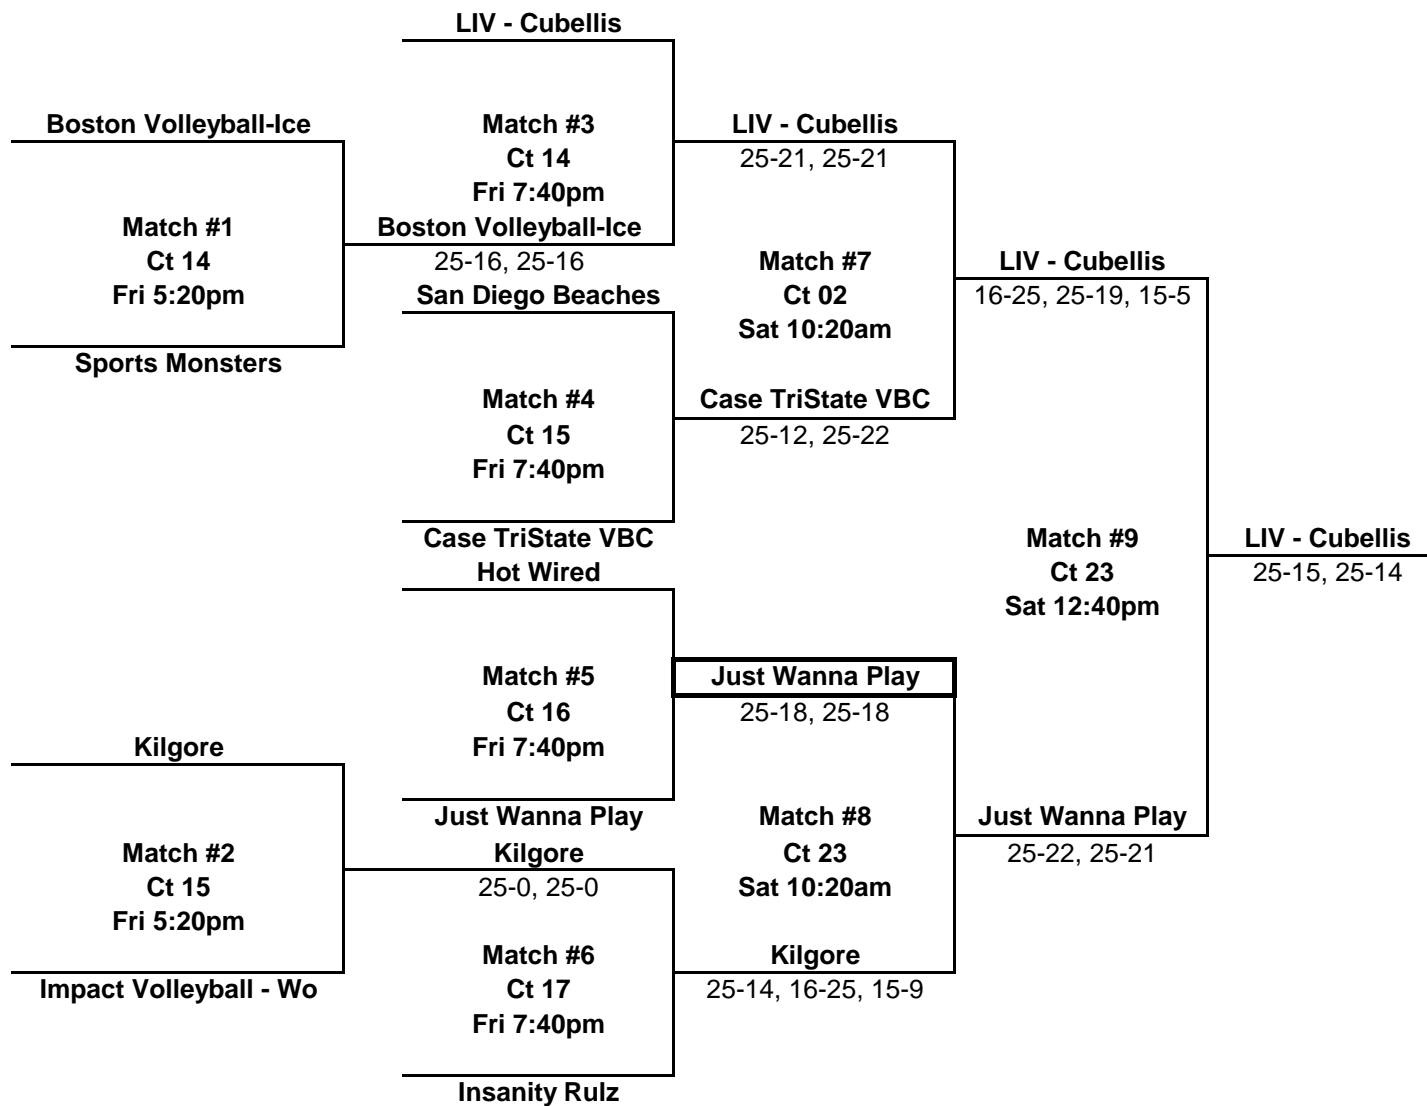

2006 USA Open Volleyball Championships

Womens BB

Copper Bracket

LIV - Cubellis Boxed teams must ref the match before theirs
Just Wanna Play Must ref Ct 23 Sat 9:10am
Losers of each match must ref the next match on their court.