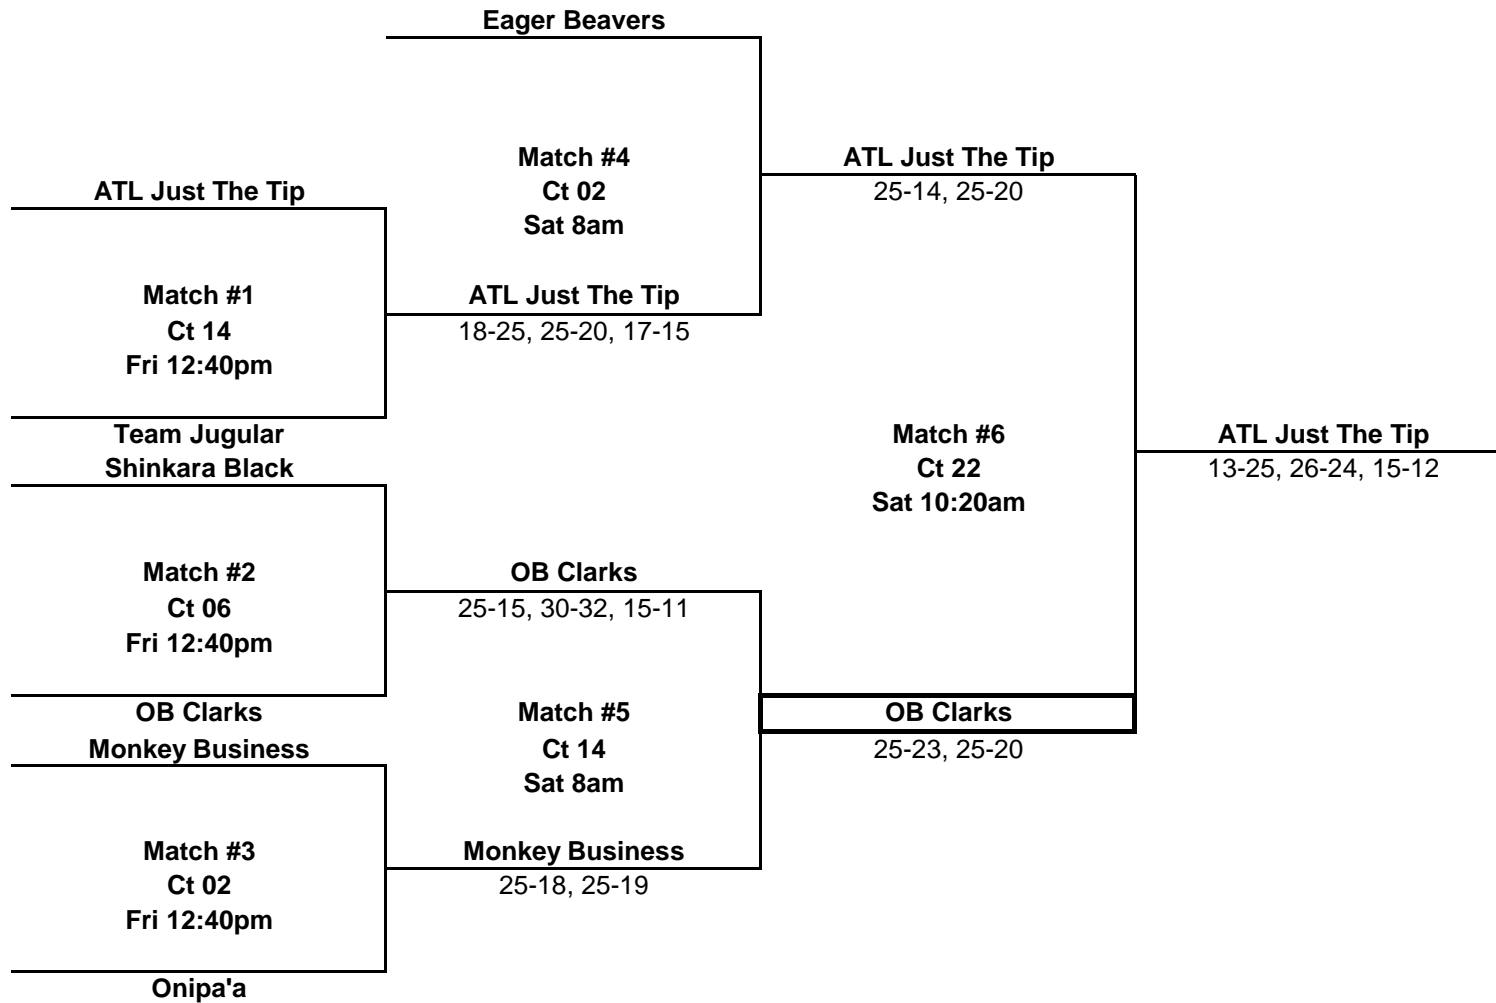

**2006 USA Open Volleyball Championships
Womens BB
Silver Bracket**

OB Clarks

 Boxed teams must ref the match before theirs
 Must Ref Ct 22 Sat 9:10am
 Losers of each match must ref the next match on their court.